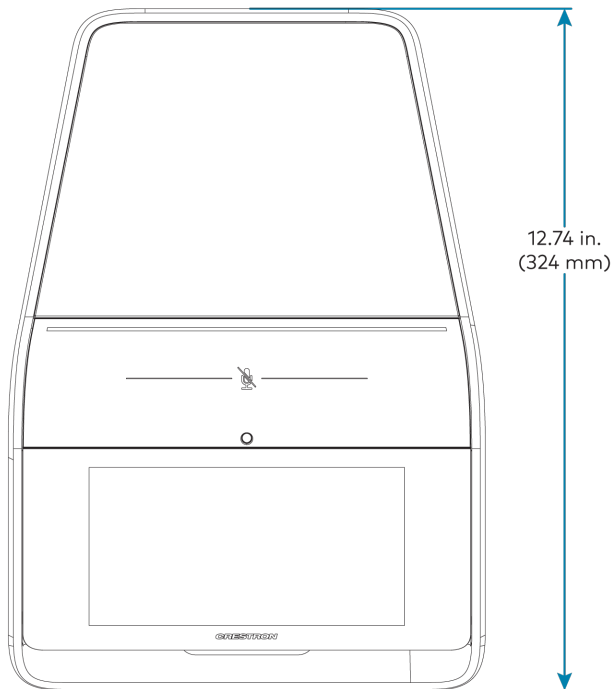

Dimensions Height: 15.00 in. (381 mm)
Width: 14.50 in. (368 mm)
Maximum Depth: 1.87 in. (48 mm)

Maximum Weight 8.0 lb (3.7 kg)

Model

UC-MX50-Z

Crestron Flex Advanced Tabletop Medium Room Video Conference System for Zoom Rooms™ Software

Specifications are subject to change without notice.

©2022 Crestron Electronics, Inc.

Rev 04/25/22

UC-MX50-Z

Crestron Flex Advanced Tabletop Medium Room Video Conference System for Zoom Rooms™ Software

Crestron Flex Tabletop Conference Device (CCS-UC-1-X)

UC-MX50-Z

Crestron Flex Advanced Tabletop Medium Room Video Conference System for Zoom Rooms™ Software

UC Bracket Assembly (UC-BRKT-260-P-Z-ASSY)