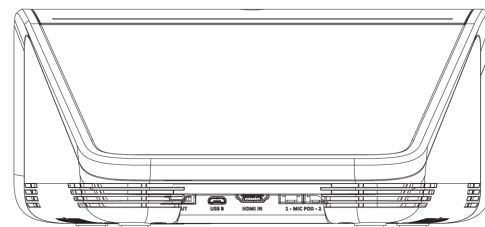

Specifications are subject to change without notice.

©2022 Crestron Electronics, Inc.

Rev 04/25/22

UC-MX50-Z

Crestron Flex Advanced Tabletop Medium Room Video Conference System for Zoom Rooms™ Software

Crestron Flex Tabletop Conference Device (CCS-UC-1-X)