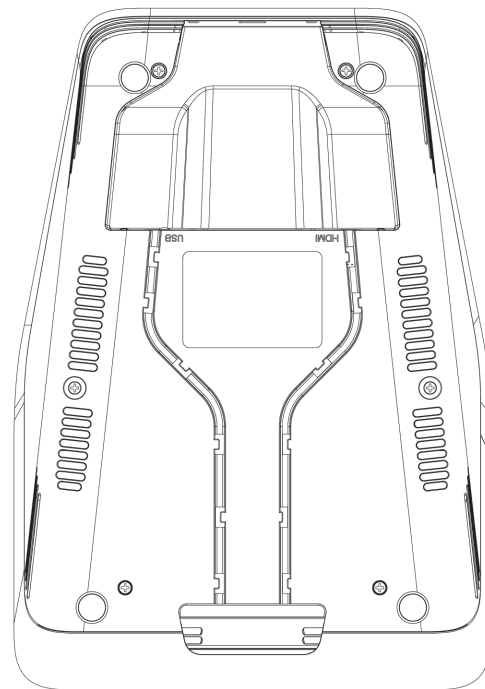

Specifications are subject to change without notice.

©2022 Crestron Electronics, Inc.

Rev 04/25/22

UC-MX50-Z

Crestron Flex Advanced Tabletop Medium Room Video Conference System for Zoom Rooms™ Software

Crestron Flex Tabletop Conference Device (CCS-UC-1-X)

UC-MX50-Z

Crestron Flex Advanced Tabletop Medium Room Video Conference System for Zoom Rooms™ Software

UC Bracket Assembly (UC-BRKT-260-P-Z-ASSY)