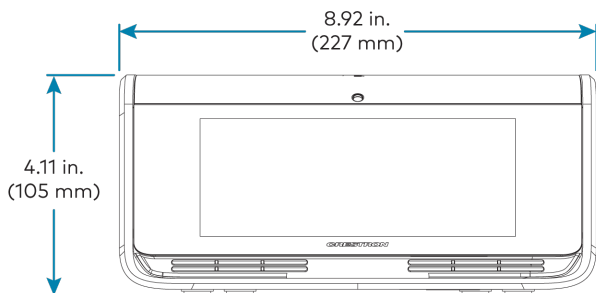

Specifications are subject to change without notice.

©2022 Crestron Electronics, Inc.

Rev 04/25/22

UC-MX50-Z

Crestron Flex Advanced Tabletop Medium Room Video Conference System for Zoom Rooms™ Software

Crestron Flex Tabletop Conference Device (CCS-UC-1-X)